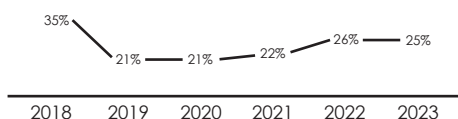

Total Percent of Students Taking AP Classes