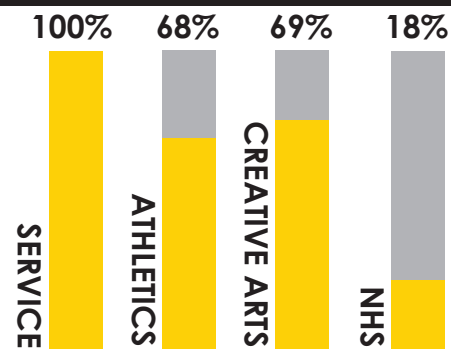

STUDENT INVOLVEMENT